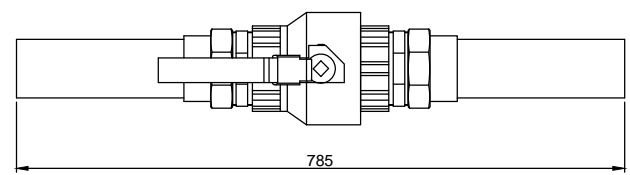

15mm Line Valve

22mm Line Valve

28mm Line Valve

35mm Line Valve

42mm Line Valve

54mm Line Valve

76mm Line Valve

If In Doubt Ask							
Do Not Scale	Drawn by K.J.P.	Checked by	Approved by - date	Filename	Date 17/12/2013	Scale NTS	All Dims In mm Unless Otherwise Stated
 <p>PRECISION UK Ltd CPX Technology Building, Pepper Road, Hazel Grove, Sockport SK7 5BW Tel: 00 44 (0) 161 487 2822 Fax: 00 44 (0) 161 487 2816 Email: info@precision-parts.co.uk www.precision-parts.co.uk</p>				15-76mm Line Valve Selection			
				15-76 LLV-ASS-01		Revision 0	Sheet 1/1